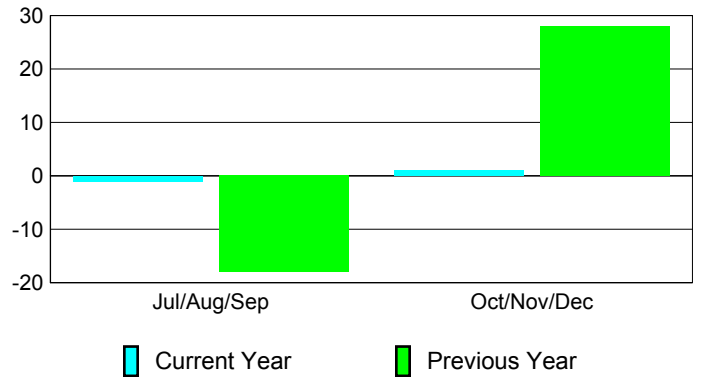

Comparison of Membership Gain/Loss

Current Year Compared to the Previous Year