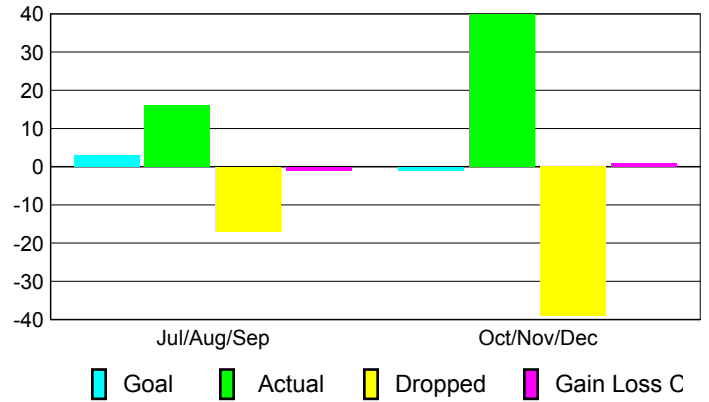

### YTD Status Quo Clubs 2010-2011

Status Quo Clubs Compared to Status Quo Members

## MEMBERSHIP

Membership Results  
2010-2011

Membership  
2009-2010

Month	Net Memb Goal	Actual New Memb	Actual Dropped Memb	Gain/Loss of Memb	Gain/Loss of Memb
Jul/Aug/Sep	3	16	-17	-1	-18
Oct/Nov/Dec	-1	40	-39	1	28
<b>Totals</b>	<b>2</b>	<b>56</b>	<b>-56</b>	<b>0</b>	<b>10</b>

### Membership Results 2010-2011

Goal, New, Dropped, Gain/Loss